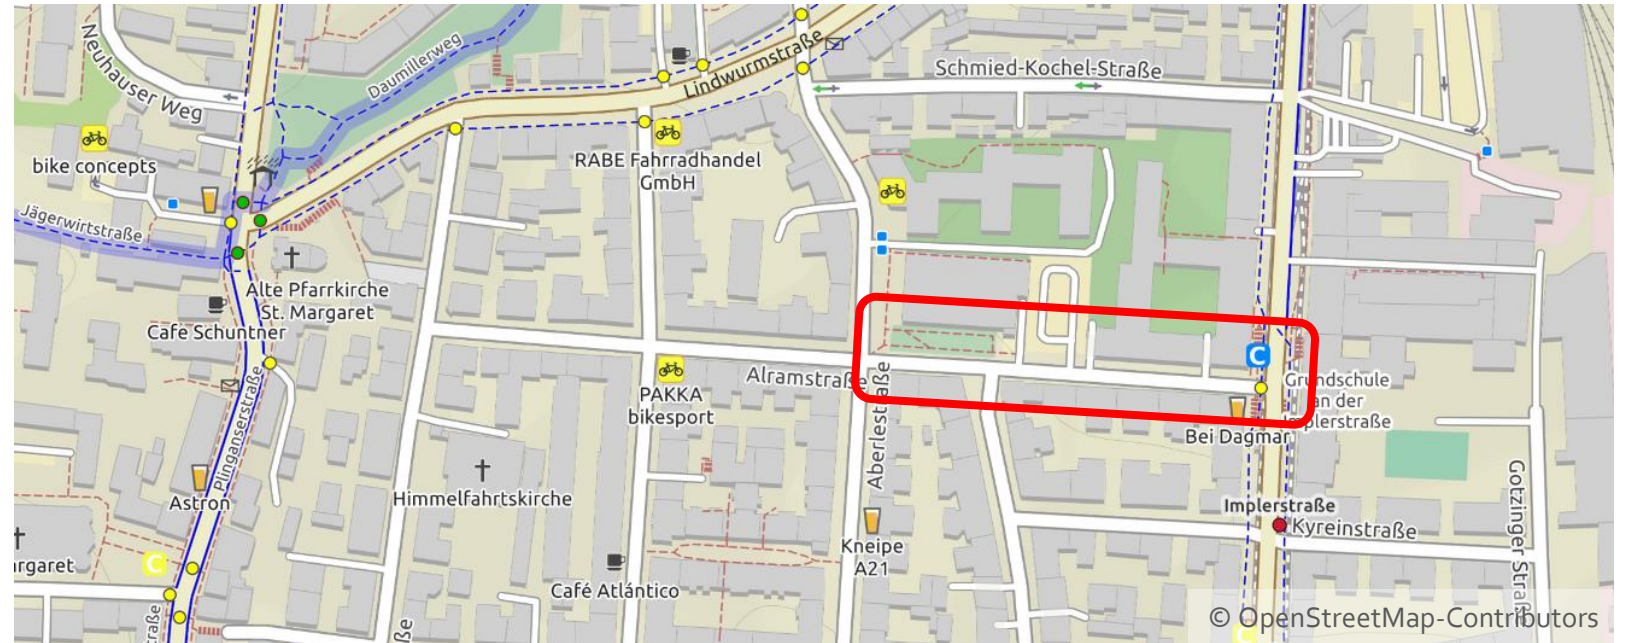

Overview: examples of child friendly planning

Example A
Street Festival
Aramstraße, 81371 Munich

Example B
Parklets,
Parkstraße 18, 80339 Munich

Example C
Mobility Sharepoint for Families
Max-Bill-Straße 2, 80807 Munich

Example D
Summer Street
Alpenplatz, 81541 Munich

Example A: Street Festival

Where: Alramstraße, 81371
Munich

Time of Implementation:
29th of July 2018

Contact Person: Anja Grade,
anja.grade@muenchen.de

A street for living and playing outside instead of parking – for this reason, the Alramstraße in Munich was closed for car traffic for one day in July 2018. On that day, artists and citizens together turned the Alramstraße into a piece of art by painting on it with street marking crayons. The concept was rounded up by a barefoot path, some music and local food provided by shops from the neighborhood. Feedback from neighbors and organizers was very positive.

Example A: Street Festival

Where: Alramstraße

Time of Implementation:
29th of July 2017

Contact Person: Anja Grade,
anja.grade@muenchen.de

Example B: Parklets

Where: Parkstraße 18,
80339 Munich

Time of Implementation:
18th of July until 19th of
September 2019

Where: Alpenplatz,
81541 Munich

Time of Implementation:
11th of July - 8th of September
2019

Contact Person: Anja Grade,
anja.grade@muenchen.de

In Munich, open space is scarce and often occupied by parking cars. With the purpose to create more open space for citizens, a street was closed for cars, providing neighbors and visitors some space to spend their time and – in the case of children – to play in a traffic safe area. The role model for this project comes from Stockholm, where so called “Summer Streets” are closed for car traffic during summer. Based on the experiences, the city of Munich recreates the project in different areas of the city.