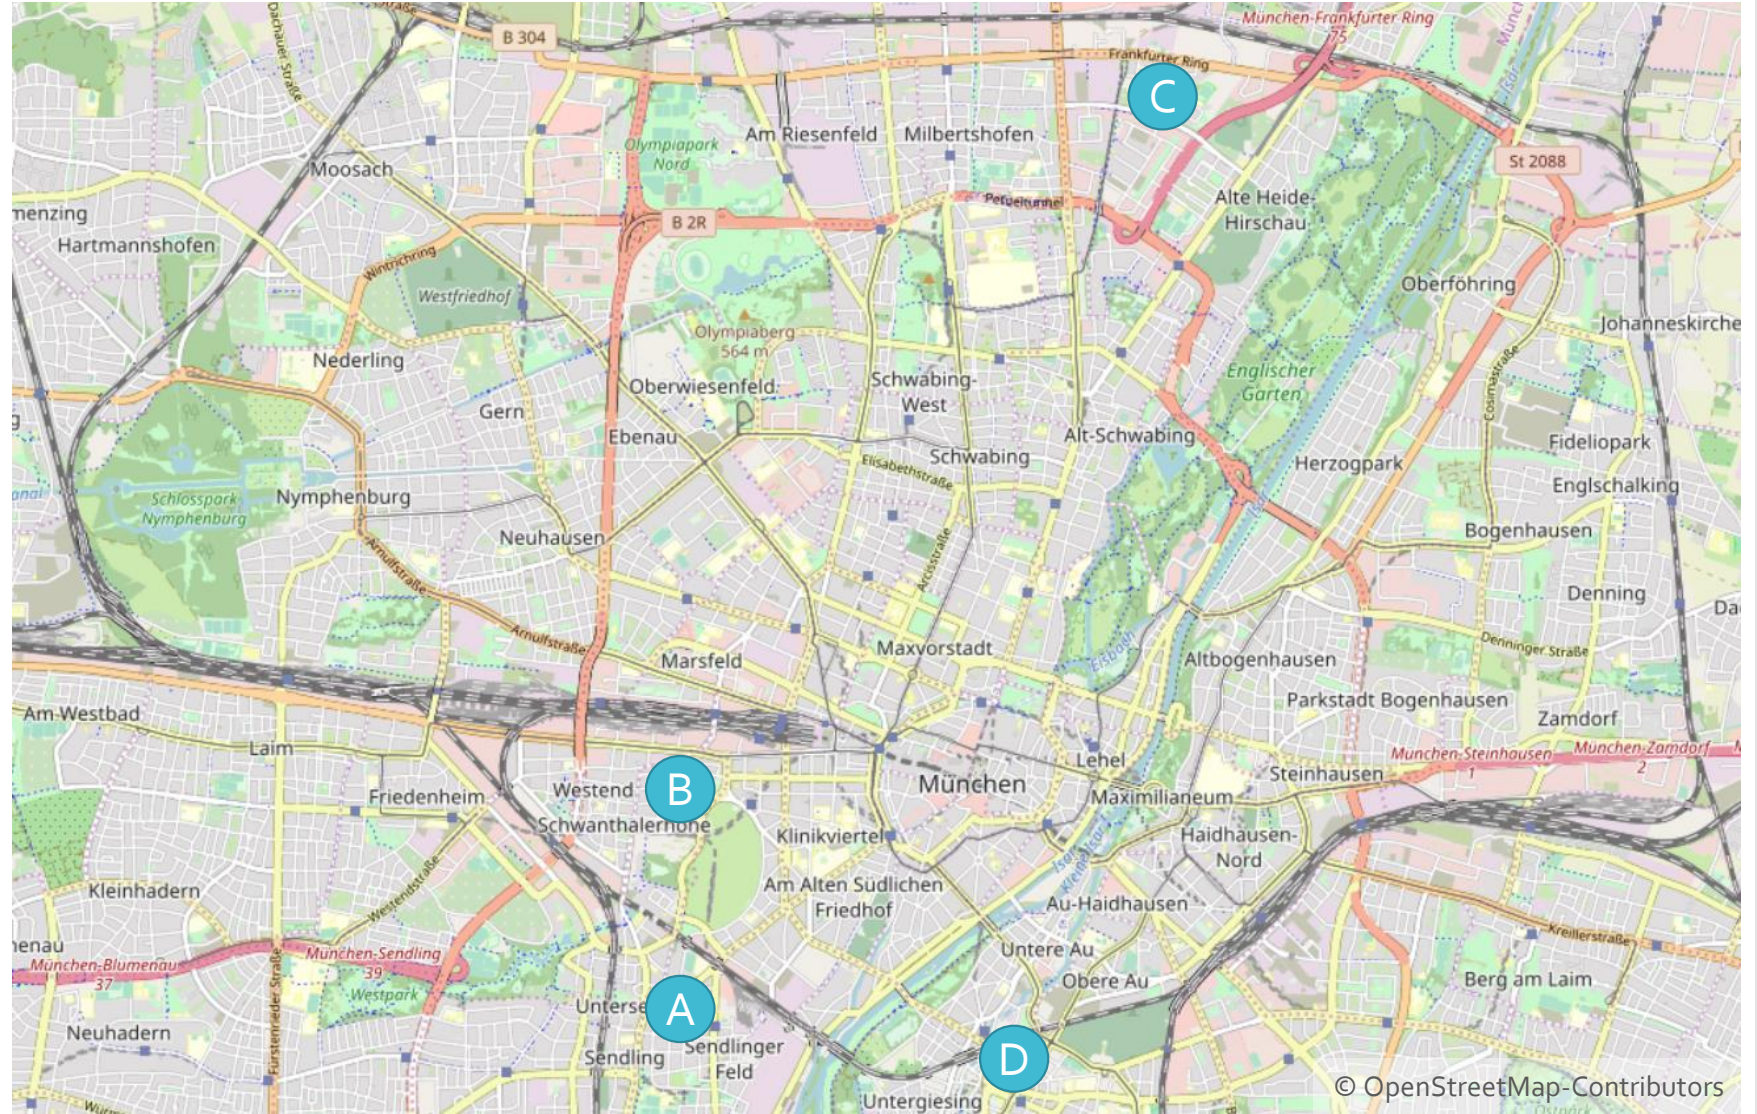

Landeshauptstadt
München
Kreisverwaltungsreferat

Child friendly planning: Examples to visit in Munich

METAMORPHOSIS – transforming neighbourhoods with a
focus in children

METAMORPHOSIS

This project has received funding
from the European Union's
Horizon 2020 research and
innovation programme under
grant agreement No 723375

Overview: examples of child friendly planning

Example A
Street Festival
Aramstraße, 81371 Munich

Example B
Parklets,
Parkstraße 18, 80339 Munich

Example C
Mobility Sharepoint for Families
Max-Bill-Straße 2, 80807 Munich

Example D
Summer Street
Alpenplatz, 81541 Munich

Example A: Street Festival

Where: Alramstraße, 81371
Munich

Time of Implementation:
29th of July 2018

Contact Person: Anja Grade,
anja.grade@muenchen.de

A street for living and playing outside instead of parking – for this reason, the Alramstraße in Munich was closed for car traffic for one day in July 2018. On that day, artists and citizens together turned the Alramstraße into a piece of art by painting on it with street marking crayons. The concept was rounded up by a barefoot path, some music and local food provided by shops from the neighborhood. Feedback from neighbors and organizers was very positive.

Where: Alpenplatz,
81541 Munich

Time of Implementation:
11th of July - 8th of September
2019

Contact Person: Anja Grade,
anja.grade@muenchen.de

In Munich, open space is scarce and often occupied by parking cars. With the purpose to create more open space for citizens, a street was closed for cars, providing neighbors and visitors some space to spend their time and – in the case of children – to play in a traffic safe area. The role model for this project comes from Stockholm, where so called “Summer Streets” are closed for car traffic during summer. Based on the experiences, the city of Munich recreates the project in different areas of the city.